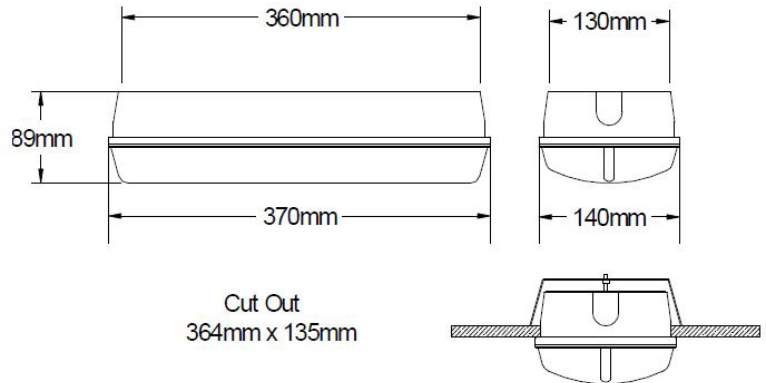

**Technical Specification**  
 OLP/240/CBP/8W High Output  
 Centrally Supplied Bulkhead

- IP65 Ingress Protection
- 1,163 Lumen in Mains and Emergency
- Makrolon Diffuser with High LOR
- 3rd Party Photometrically Tested
- High Output for Higher Ceilings
- Maintained Changeover Operation
- Operates with a 220-240V AC/AC CBS

The OLP/240/CBP/8W is a high quality emergency LED bulkhead which is designed for interior and exterior applications.

The high output LED strip provides 1,163 lumen in mains and emergency operation after the diffuser. The product is designed to operate from 220-240V AC/AC central battery systems.

**Order Code:**

**OLP/240/CBP/8W** Maintained Changeover IP65 LED Bulkhead to operate from 230V AC/AC central battery systems

**Technical Details:**

Input Voltage	230-240 Volts 50/60Hz	Mains Output	1,163 Lumen
Power Rating Standby	2W 14mA $\lambda = 0.58$	Light Source	Vossloh-Schwabe 8W Strip
Power Rating Emergency	9.6W 47mA $\lambda = 0.84$	Mains Cable Terminal	0.5mm <sup>2</sup> to 2.5mm <sup>2</sup> Cable
Power Rating Maintained	11.8W 61mA $\lambda = 0.80$	Beam Angle	125° x 117°
Ingress Protection	IP65	Dimensions	370mm x 140mm x 89mm
Colour Temperature	4000K	Weight	2.1Kg
Ta	25 °C	CBS Terminal	1.0mm <sup>2</sup> - 2.5mm <sup>2</sup> Cable