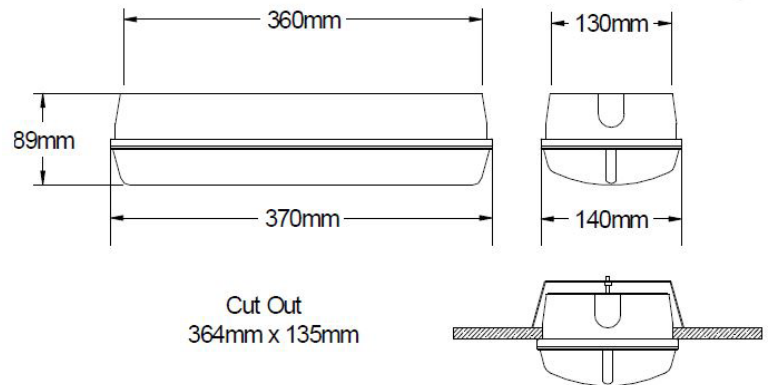

Technical Specification

OLP/240/CBP/8W/DA High Output
Centrally Supplied DALI Bulkhead

- IP65 Ingress Protection
- 1163 Lumen in Mains and Emergency
- Makrolon Diffuser with High LOR
- 3rd Party Photometrically Tested
- Operates with a DALI-2 Driver
- High Output for Higher Ceilings
- Maintained Changeover Operation
- Operates with a 220-240V AC/AC CBS

The OLP/240/CBP/8W/DA is a high quality emergency LED bulkhead which is designed for interior and exterior applications.

The high output LED strip provides 1163 lumen in mains and emergency operation after the diffuser. The product is designed to operate from 220-240V AC/AC central battery systems.

Order Code:

OLP/240/CBP/8W/DA

Maintained Changeover IP65 DALI-2 LED Bulkhead to operate from 230V AC/AC central battery systems

Technical Details:

Input Voltage	230-240 Volts 50/60Hz	Mains Output	1163 Lumen
Power Rating Standby	2W 14mA $\lambda = 0.58$	Light Source	Vossloh-Schwabe 8W Strip
Power Rating Emergency	11W 52mA $\lambda = 0.89$	Mains Cable Terminal	0.5mm ² to 2.5mm ² Cable
Power Rating Maintained	13W 65mA $\lambda = 0.84$	Beam Angle	125° x 117°
Ingress Protection	IP65	Dimensions	370mm x 140mm x 89mm
Colour Temperature	4000K	Weight	2.1Kg
Ta	25 °C	CBS Terminal	0.5mm ² - 2.5mm ² Cable